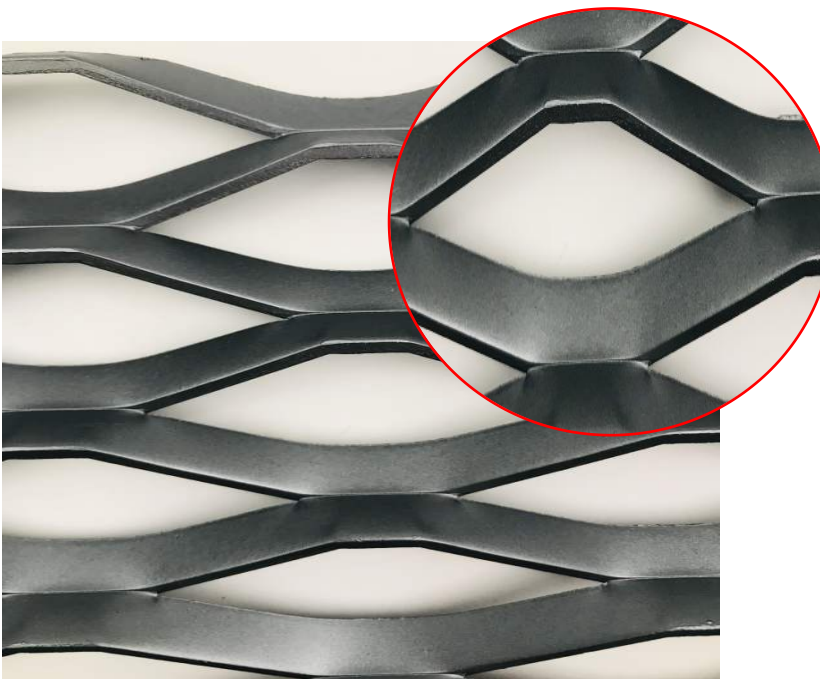

Expand Mesh /JA-P003

Advantages

- *Cut and stretched to form a regular pattern of metal mesh-like material.*

- *Used for fences and grates, and as metallic lath to support plaster or stucco.*

Parameters:

| Specification: | |
|----------------|----------|
| Mode No: | JA-P003 |
| Material | Aluminum |
| Open Area | 38% |
| Weight | 6.1kg/M2 |
| Max.Width | 1200mm |

Metal Mesh for Architecture and Interiors

Applications: ceiling/facade/space dividers/Wall decoration

If you design it, We can make it.

Contact us for customization